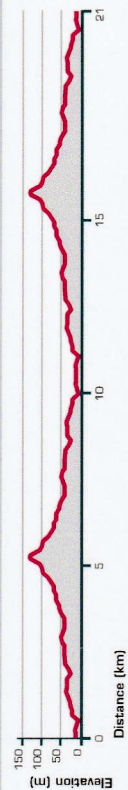

IRONMAN® 70.3 SAIPAN

RUN COURSE 21KM

2.5km, 8.5km, 13km, 18.5km **R1**

R3 5km, 15.5km

R3 10.5km

- LEGEND**
- RUN
 - RUN [2ND LAP]
 - TURNAROUND POINT
 - TRANSITION AREA
 - AID STATION
 - FINISH

COURSE PROFILE

Pau Pau Beach
Kensington Hotel Saipan

MARPI

Marianas Country Club